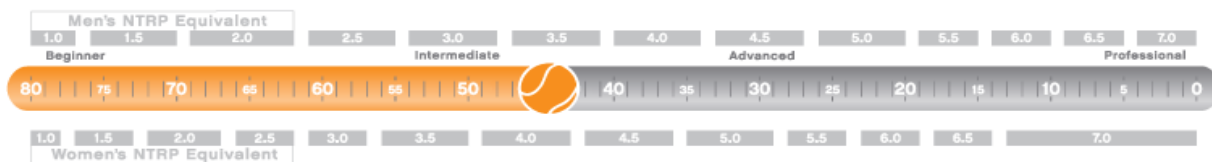

TencapTennis

Rating System

What's Your Tencap?

Men			Women			
Approximate NTRP Rating	Compared To Others At This Level	Tencap Rating	Compared To Others At This Level	Approximate NTRP Rating		
1	1.0 Weak	80	1.5 Weak	1		
	1.0 Average	79				
	1.0 Strong	78				
1.5	1.5 Weak	77	1.5 Average	1.5		
	1.5 Average	76				
		75				
		74				
		73				
	1.5 Strong	72	2.0 Weak			
	2	1.5 Strong	71		2.0 Average	2
70						
69						
68		2.0 Strong				
2		2.0 Weak	67	2.5 Weak	2.5	
		2.0 Average	66			
			65			
	64					
	2.0 Strong	63	2.5 Average			
2.5	2.0 Strong	62	2.5 Strong			
	2.5 Weak	61	3.0 Weak	3		
		60				
		59				
	2.5 Average	58	3.0 Average			
		57				
		56	3.0 Strong			
55						
3	2.5 Strong	54	3.5 Weak	3.5		
	3.0 Weak	53				
		52				
		3.0 Average	51		3.5 Average	
	50					
	3.0 Strong	49	3.5 Strong			
		48				
47		4.0 Weak				
3.5 Weak	46		4.0 Average	4		
	45					
	45					

3.5	3.5 Average	44	4.0 Strong	
		43		
		42		
4	3.5 Strong	41	4.5 Weak	4.5
		40		
		39		
	4.0 Average	38	4.5 Average	
		37		
		36		
4.5	4.0 Strong	35	4.5 Strong	5
		34		
		33		
	4.5 Average	32	5.0 Weak	
		31		
		30		
5	4.5 Strong	29	5.0 Average	5.5
		28		
		27		
	5.0 Weak	26	5.0 Strong	
		25		
		24		
5.5	5.0 Average	23	5.5 Weak	6
		22		
		21		
	5.0 Strong	20	5.5 Average	
		19		
		18		
6	5.5 Average	17	5.5 Strong	6.5
		16		
		15		
	6.0 Weak	14	6.0 Weak	
		13		
		12		
6.5	6.0 Average	11	6.0 Average	7
		10		
		9		
	6.0 Strong	8	6.0 Strong	
		7		
		6		
7	6.5 Average	5	6.5 Weak	7.5
		4		
		3		
	6.5 Strong	2	6.5 Average	
		1		
		0		